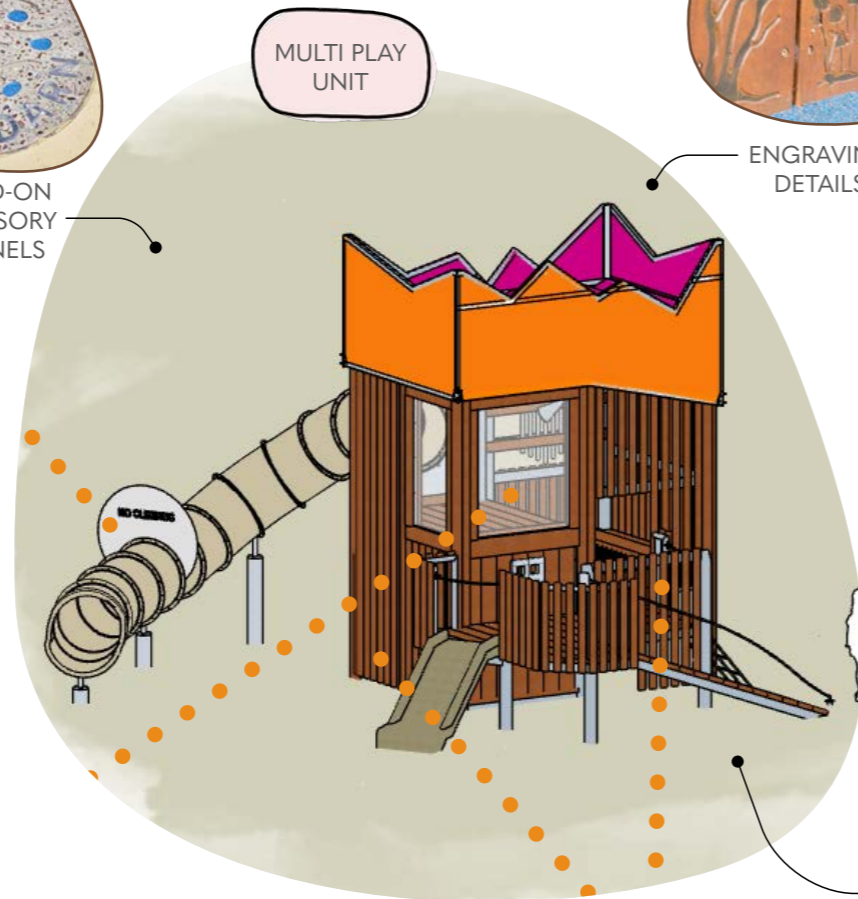

NORTH

KEY PLAN

SCALE
1:50 @ A1 | 1:100 @ A3

SECTION

POTION-MAKING / BIRD BATH BOULDER

TRIPLE SWINGS

CONCRETE LEAF IMPRINTS

EELS IN CONCRETE

Play

SPINNER

FENCE

RAIN WHEEL

ADD-ON SENSORY PANELS

ENGRAVING DETAILS

MULTI PLAY UNIT

materiality & furniture