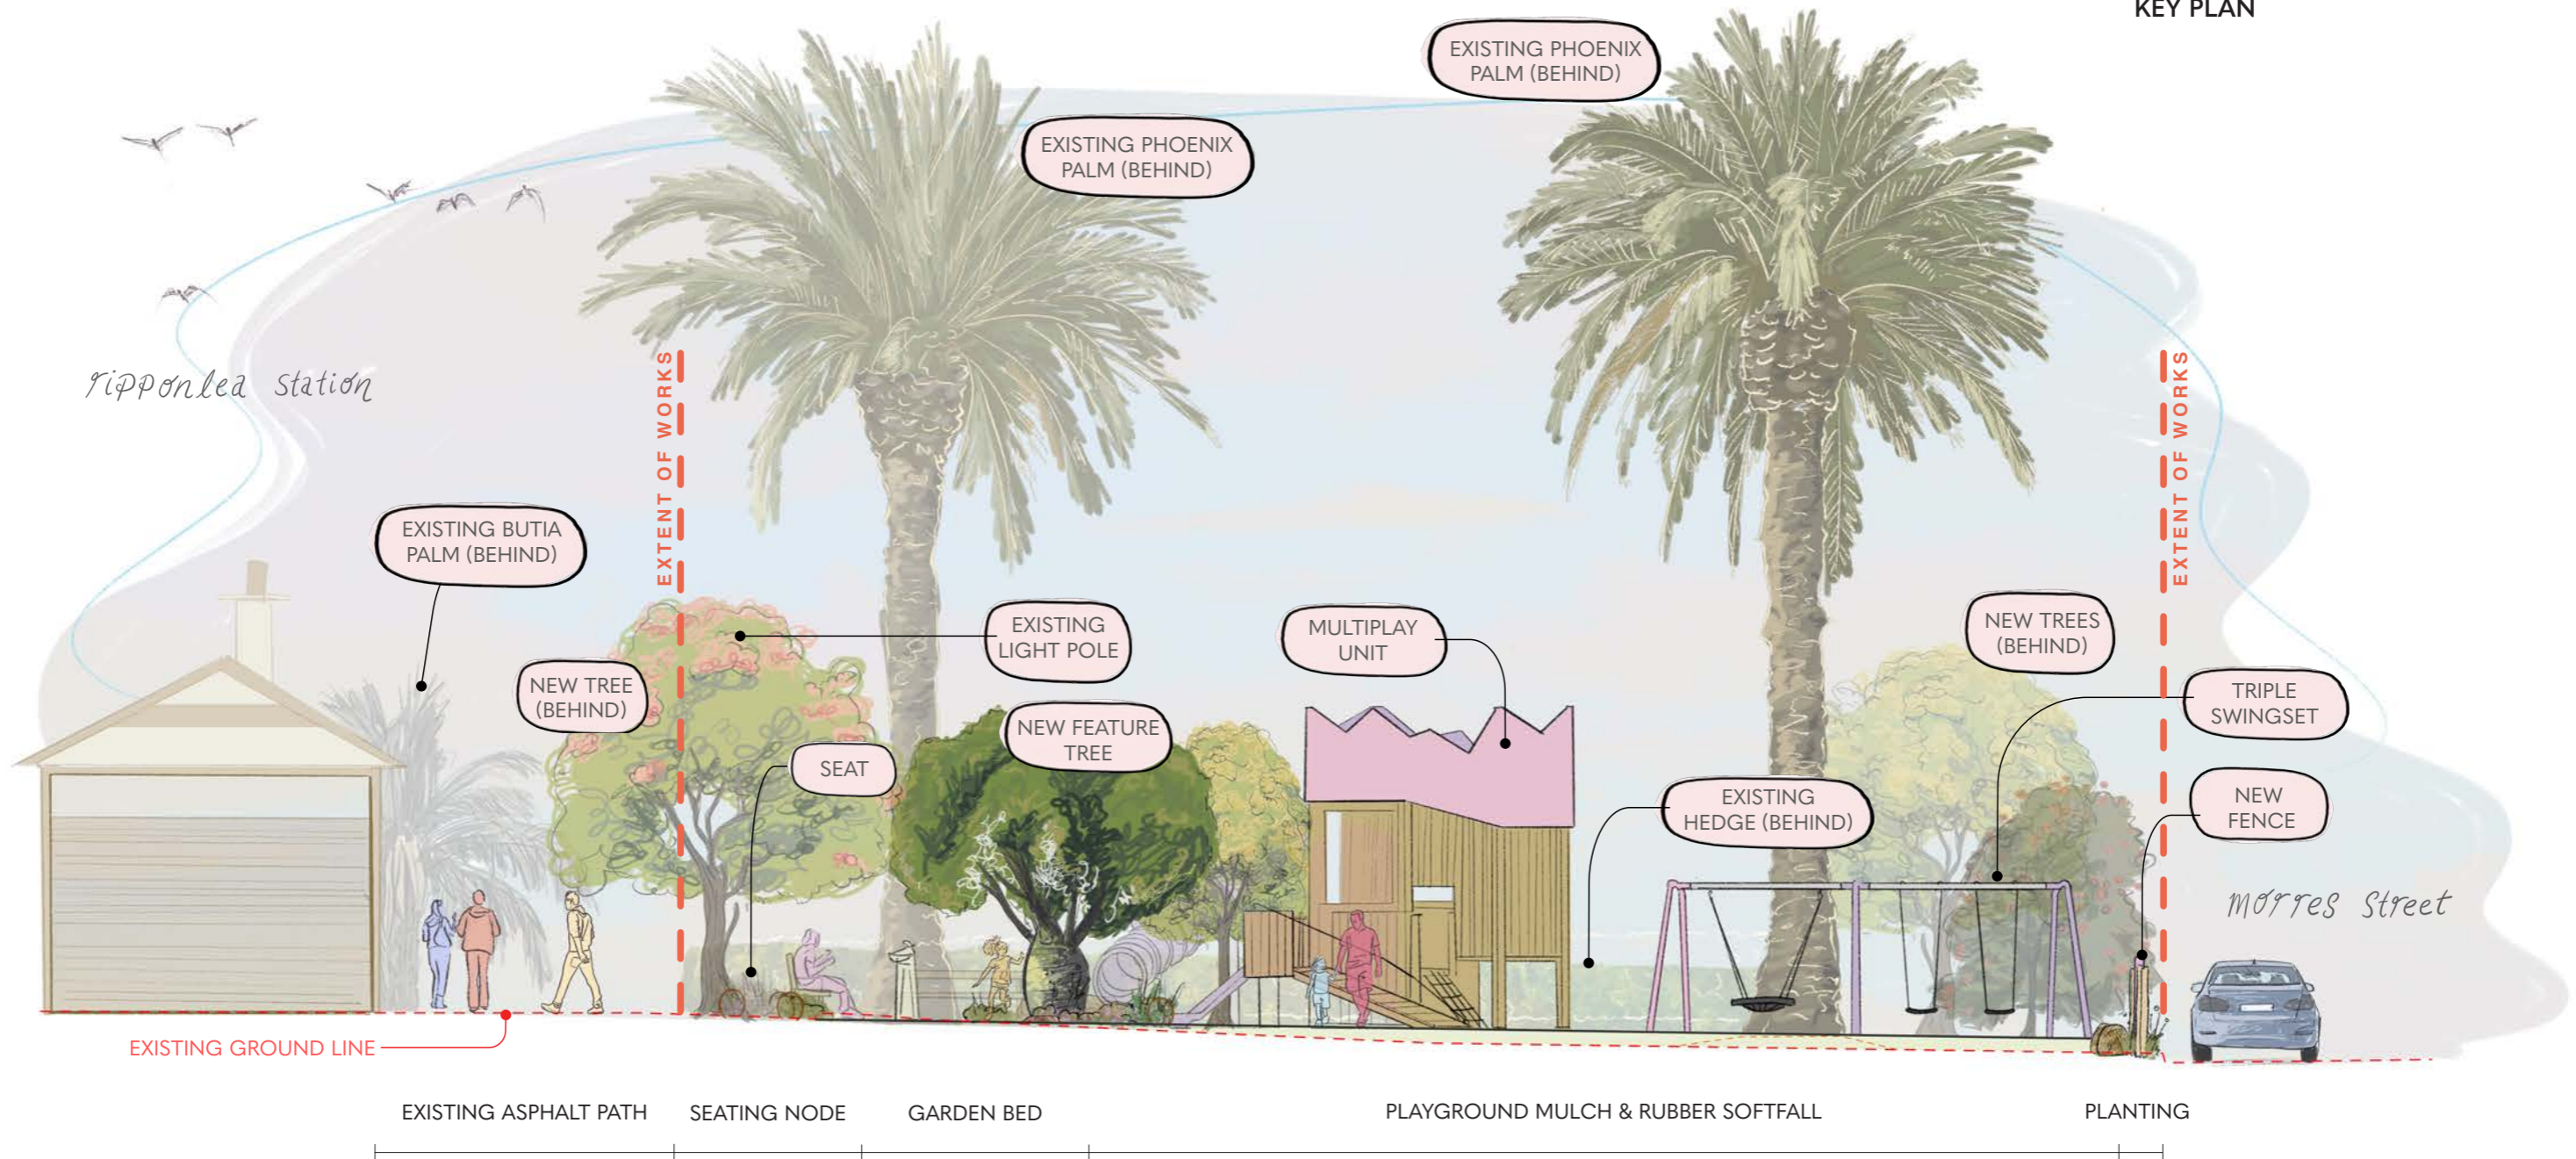

LEGEND

EXISTING

- RETAINED TREE
- NOTIONAL ROOT ZONE
- STRUCTURAL ROOT ZONE
- PALM WITH 4m FUSARIUM WILT MANAGEMENT ZONE

PROPOSED

- TREE
- CONCRETE
- RUBBER SOFTFALL
- PLAYGROUND MULCH
- TIMBER MULCH
- LOW PLANTING
- LAWN
- CONTOURS / MOUNDING
- PARK SEAT
- PICNIC SETTING
- CURVED SEAT
- RUBBISH BIN
- BOULDERS (NATURAL)
- BOULDERS (CUT-TOP SEAT)
- POTION-MAKING BOULDER
- HABITAT LOGS
- PLAYSPACE FENCE

KEY (PLAY ELEMENTS)

- 1 MULTIPLAY UNIT
- 2 TRIPLE SWING: JUNIOR SEAT, TODDLER SEAT & BASKET
- 3 ACCESSIBLE SPINNER
- 4 TALKING TUBES
- 5 RAIN WHEEL
- 6 GUMNUT CUBBY
- 7 FAIRY HOUSE CARVED LOG

0 1 2 5M

SCALE
1:75 @A1 | 1:150 @ A3

NORTH

KEY PLAN

SCALE
1:50 @ A1 | 1:100 @ A3

SECTION

POTION-MAKING / BIRD BATH BOULDER

TRIPLE SWINGS

CONCRETE LEAF IMPRINTS

EELS IN CONCRETE