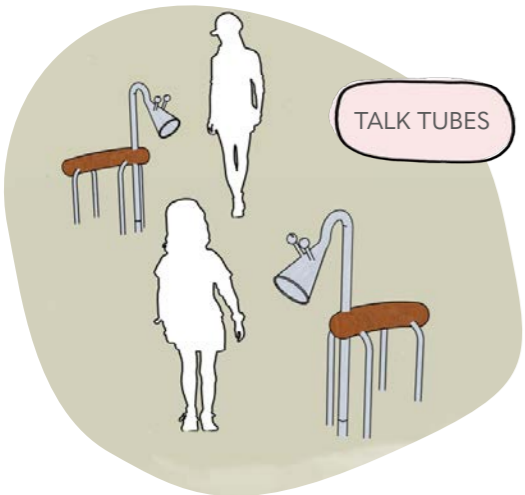

Play

materiality & furniture

TALK TUBES